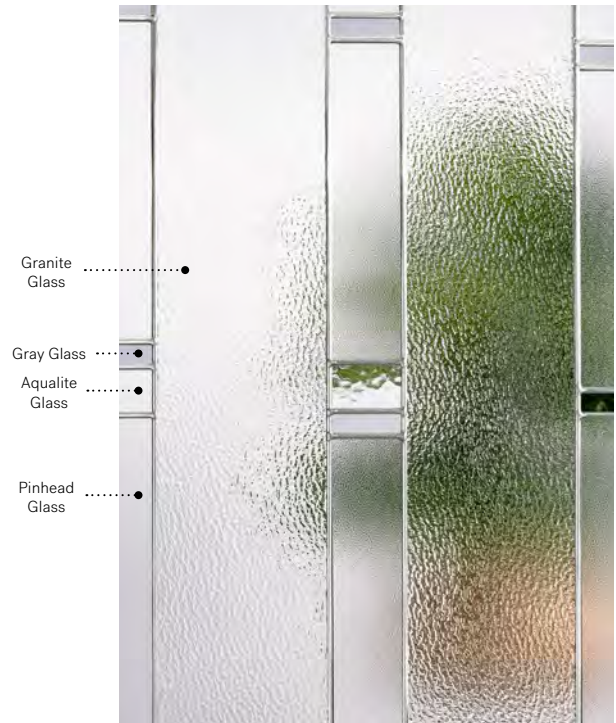

Stained glass: Bevelled clear glass and bevelled Satin glass.
Caming: Zinc.
Frames: Contemporary, Novapvc or Stainable.
Sidelites and transom: Looks great accompanied by Satin finish glass.
 Available in custom sizes.

Privacy Level **3/5**
 SEMI-PRIVATE

Frames	22" x 64"	22" x 48"	22" x 36"	7" x 64"	8" x 48"	8" x 36"
Contemporary	10-349-060-004	10-349-057-004	10-349-050-007	10-349-005-004	10-349-017-003	10-349-010-005
Novapvc	10-349-060-001	10-349-057-001	10-349-050-001	10-349-005-001	10-349-017-001	10-349-010-001
Stainable	10-349-060-002	10-349-057-005	10-349-050-002	10-349-005-002	10-349-017-002	10-349-010-002

Ophir

Orleans steel door p.23. Ophir 22" x 48" doorglass with 8" x 48" sidelites p.89.

NEW

Ophir

Borrowing design cues from Craftsman style Stained Glass, this unique model is a perfect match with rich and classic stone houses. With its bold mix of strong textures punctuated by gray glass inserts, Ophir will be the centerpiece of your homes facade.

- Stained Glass:** Aqualite glass, gray glass, Granite glass and Pinhead glass.
- Caming:** Zinc or patina.
- Frames:** Contemporary or Novapvc.
- Sidelites and transom:** Looks great accompanied by Pinhead glass.
- Available in custom sizes.