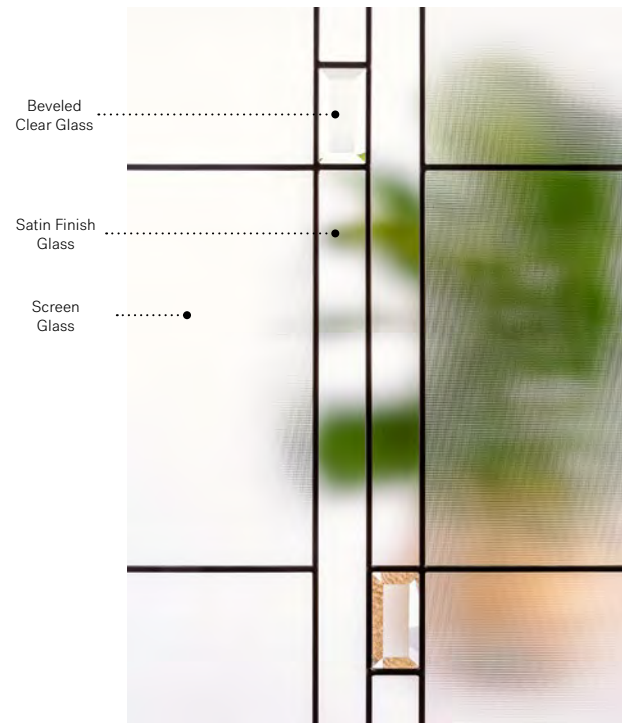

NEW

Arima

Arima is the perfect choice for both 1960s bungalows as well as for classic style homes. This model fits particularly well in entrances with symmetrical composition — a look that can be achieved with carefully placed exterior light fixtures or with some well chosen decorative objects.

Stained Glass: Satin finish glass, beveled clear glass and Screen glass.

Caming: Patina.

Frames: Contemporary or Novapvc.

Sidelites and transom: Looks great accompanied by satin finish or Screen glass.

Available in custom sizes.

Privacy Level **4/5**
PRIVATE

Frames 22"×64"
Contemporary 10-386-060-002
Novapvc 10-386-060-001

Frames 22"×48"
Contemporary 10-386-057-002
Novapvc 10-386-057-001

Frames 22"×36"
Contemporary 10-386-050-002
Novapvc 10-386-050-001

Frames 22"×17"
Contemporary 10-386-259-002
Novapvc 10-386-259-001

Frames 22"×14 7/8"
Contemporary 10-386-260-002
Novapvc 10-386-260-001

Frames 7"×64"
Contemporary 10-386-005-002
Novapvc 10-386-005-001

Frames 8"×48"
Contemporary 10-386-017-002
Novapvc 10-386-017-001

Frames 8"×36"
Contemporary 10-386-010-002
Novapvc 10-386-010-001