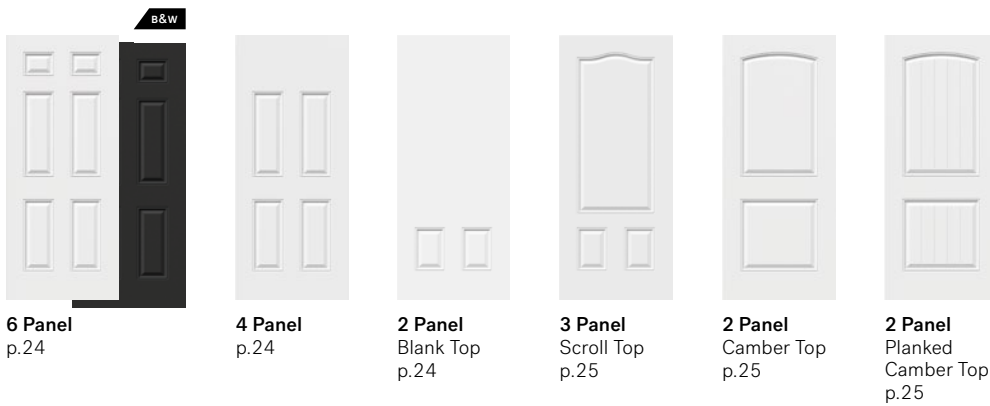

Doorglass

Allure
Stained Glass
2/5 \$
p.94

Alys
V-Groove
4/5 \$
p.63

Attraction
Stained Glass
3/5 \$\$\$
p.95

NEW

Arima
Stained Glass
4/5 \$\$
p.65

Avenue
Stained Glass
4/5 \$\$
p.37

NEW