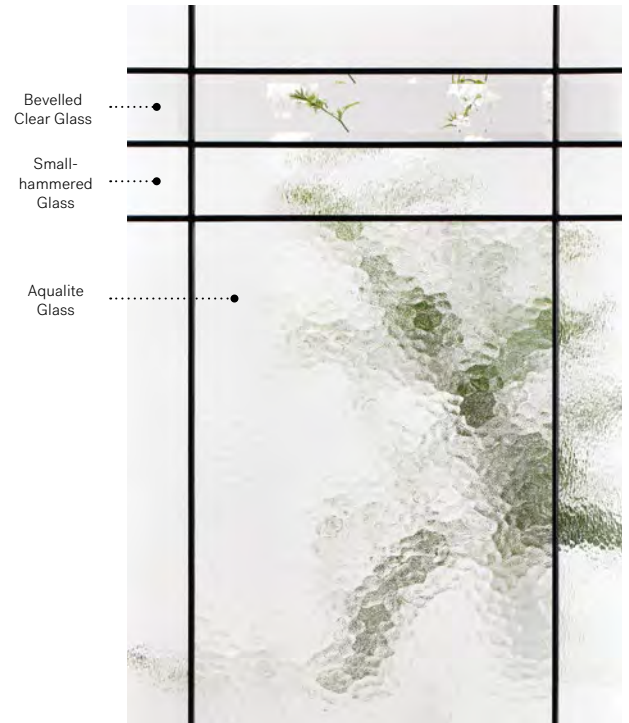

Available in custom sizes.

Privacy Level **3/5**
SEMI-PRIVATE

Frames	22"×64"			22"×48"			22"×36"			22"×17"			22"×14 7/16"		
	Zinc	Pat.		Zinc	Pat.		Zinc	Pat.	Zinc	Pat.		Zinc	Pat.		
Contemporary	10-230-060-013	014		10-230-057-024	025		10-230-050-024	025		10-230-259-010	011	10-230-260-010	011		
Novapvc	10-230-060-002	001		10-230-057-003	001		10-230-050-003	001		10-230-259-002	001	10-230-260-001	002		
Stainable	10-230-060-005	011		10-230-057-005	006		10-230-050-005	006		10-230-259-007	006	N/A			

Celeste

Orleans steel door with Prestige Mouldings p.23. Celeste 22" x 48" doorglass with 8" x 48" sidelite p.71.

Celeste

Celeste juxtaposes different types of glass within its patina coming, creating a delicate geometric pattern with a refined and balanced light effect.

Stained glass: Bevelled clear glass, Small-hammered glass and Aqualite glass.

Coming: Patina.

Frames: Contemporary, Novapvc or Stainable.

Sidelites and transom: Looks great accompanied by Clear glass.

Available in custom sizes.