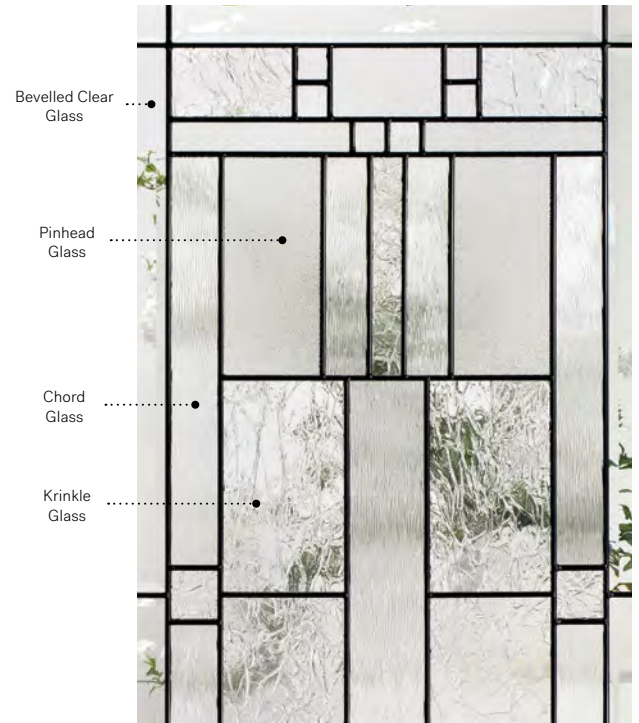

Cachet

Cachet's Prairie-style design blends four striking textures to make your home stand out. On sunny days, enjoy a dazzling light effect in your entryway.

Stained glass: Bevelled clear glass, Krinkle glass, Chord glass and Pinhead glass.

Caming: Zinc or Patina.

Frames: Contemporary, Novapvc or Stainable.

Sidelites and transom: Looks great accompanied by Pinhead glass.

Available in custom sizes.

Privacy Level **3/5**
SEMI-PRIVATE

Frames	22"×64"			22"×48"			22"×36"			22"×17"			22"×14 7/16"		
	Zinc	Pat.		Zinc	Pat.		Zinc	Pat.	Zinc	Pat.		Zinc	Pat.		
Contemporary	10-230-060-013	014		10-230-057-024	025		10-230-050-024	025		10-230-259-010	011	10-230-260-010	011		
Novapvc	10-230-060-002	001		10-230-057-003	001		10-230-050-003	001		10-230-259-002	001	10-230-260-001	002		
Stainable	10-230-060-005	011		10-230-057-005	006		10-230-050-005	006		10-230-259-007	006	N/A			

Frames	22"×9" Camber			21 5/8"×9 3/4" Half-moon			7"×64"			8"×48"			8"×36"			13 7/8"×79" Tip-to-tip		
	Zinc	Pat.		Zinc	Pat.		Zinc	Pat.	Zinc	Pat.		Zinc	Pat.	Zinc	Pat.			
Contemporary	N/A			N/A			10-230-005-013	014	10-230-017-018	019	10-230-010-020	021	10-230-211-002	001				
Novapvc	10-230-251-001	002		10-230-044-010	009		10-230-005-002	001	10-230-017-003	001	10-230-010-003	001						
Stainable	10-230-251-003	004		10-230-044-008	007		10-230-005-011	010	10-230-017-005	006	10-230-010-005	006