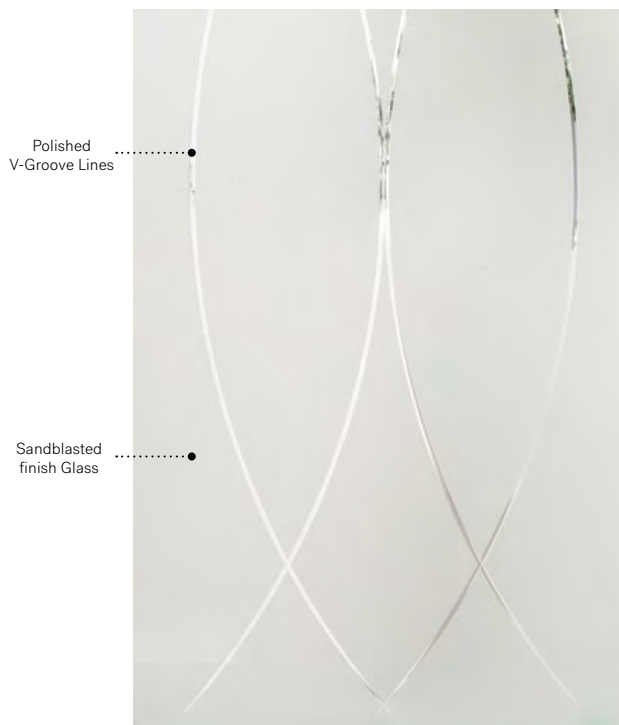

Frames	7" x 64"	8" x 48"	8" x 36"
	Zinc Pat.	Zinc Pat.	Zinc Pat.
Contemporary	10-388-005 002 005	10-388-017 002 004	10-388-010 002 005
Novapvc	10-388-005 001 004	10-388-017 001 003	10-388-010 001 004

Verso

Soho steel door p.21. Verso 22" x 48" doorglass p.91.

Verso

With its simple and elegant intersecting lines, Verso is a timeless homage to the art of glass cutting.

V-Groove: Polished V-Groove lines on Sandblasted finish glass.
Frames: Contemporary, Novapvc or Stainable.
Sidelites and transom: Looks great accompanied by Sandblasted finish glass.
 Available in custom sizes.

Winchester

Orleans steel door p.23. Winchester 22" x 48" doorglass p.93. Satin finish glass transom.

NEW

Winchester

Classic style doorglass in its simplest form. Sleek and balanced, Winchester offers a rich, contrasting mix of Clear and Satin finish glass with black patina coming. With its elegant beveled clear glass border, Winchester provides both privacy and visibility.