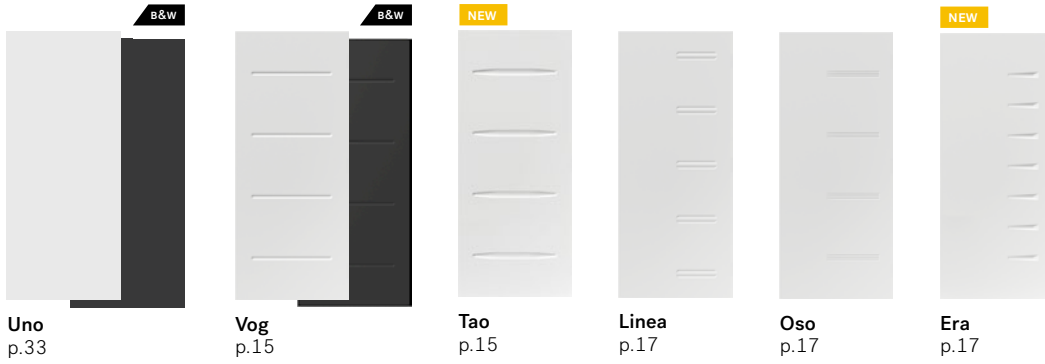

Steel Doors

Design Collection