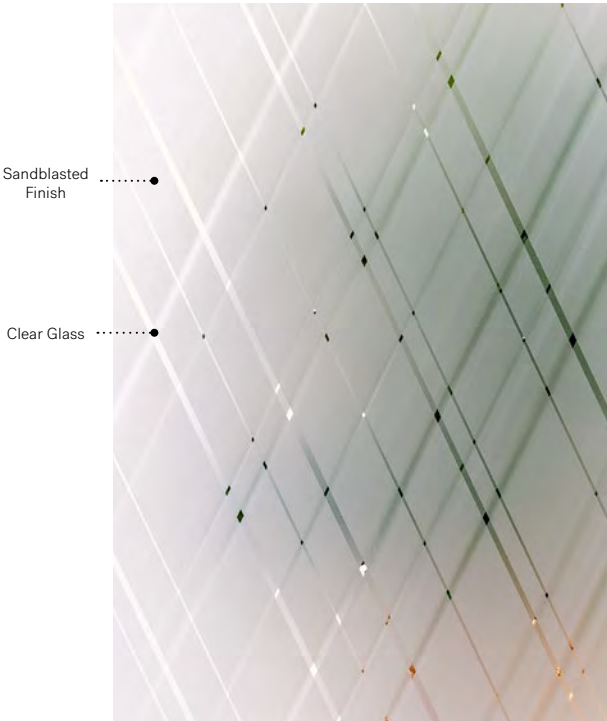

NEW

Arum

Arum offers the simplicity of Sandblasted finish glass with an elegant design and a high degree of privacy. Fine diagonal lines intertwine to create a pattern that will enhance the look of your home for both renovation and new construction projects.

Silkscreened glass: Dual layered Sandblasted finish on clear glass.

Frames: Contemporary or Novapvc.

Sidelites and transom: Looks great accompanied by Sandblasted finish or Clear glass.

Privacy Level **4/5**
PRIVATE