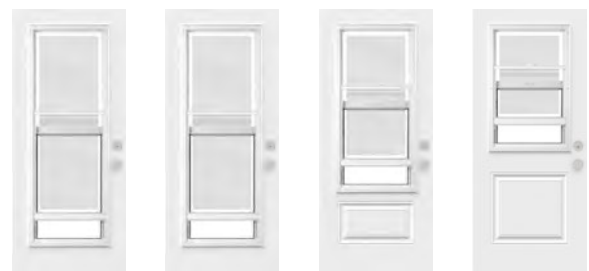

Sandblasted finish on clear glass — Low E / Argon

22" x 64"	20" x 64"	22" x 48"	22" x 36"
24-079-060-010	24-079-038-011	24-079-057-009	24-079-050-013