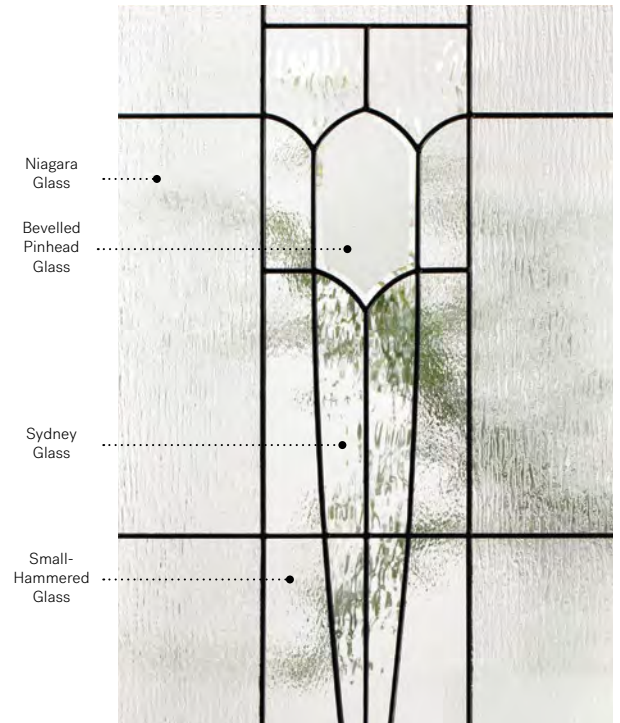

Mistral

Orleans steel door p.23. Mistral 22"×48" doorglass p.85.

Mistral

A nod to Art Nouveau illustrations, Mistral is a tableau of simple, slender shapes.

Stained glass : Niagara glass, Sydney glass, bevelled Pinhead glass and Small-hammered glass.

Caming : Zinc or Patina.

Frames : Novapvc or Stainable.

Sidelites and transom : Looks great accompanied by Niagara glass.

Available in custom sizes.

Privacy Level **3/5**
SEMI-PRIVATE

Frames 22" x 64"

	Zinc	Pat.
Novapvc	10-310-060	006 001
Stainable	10-310-060	009 005