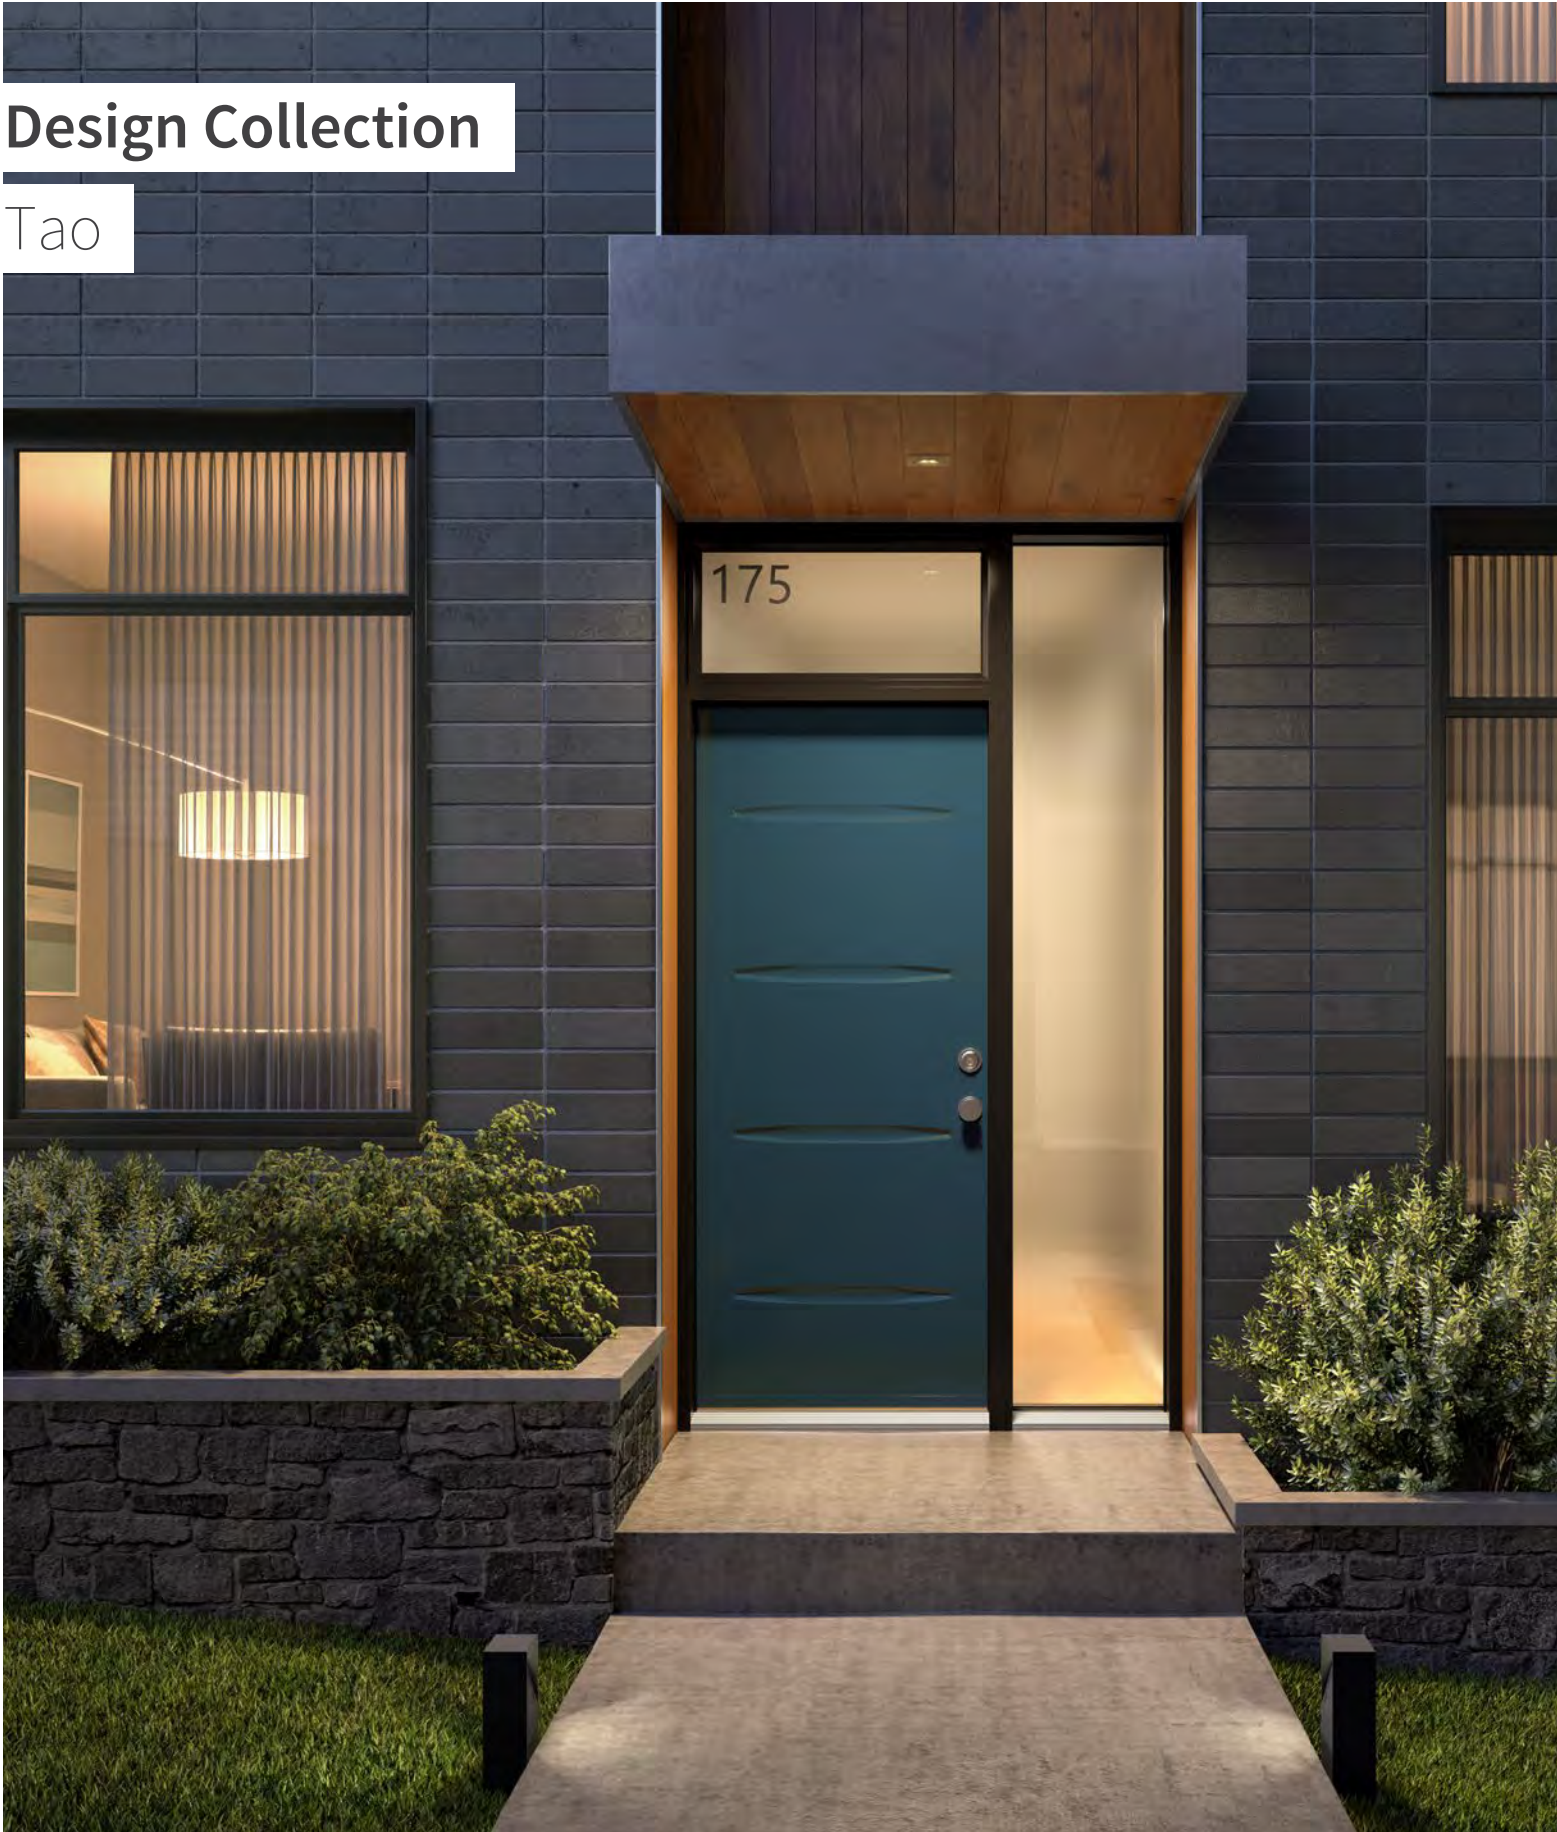

Design Collection

Tao

Tao steel door p.15. Satin finish glass sidelite and transom.