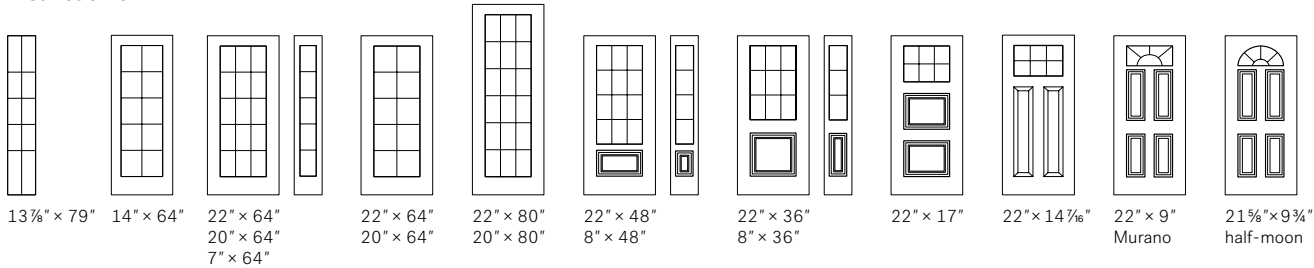

Distinction Grill