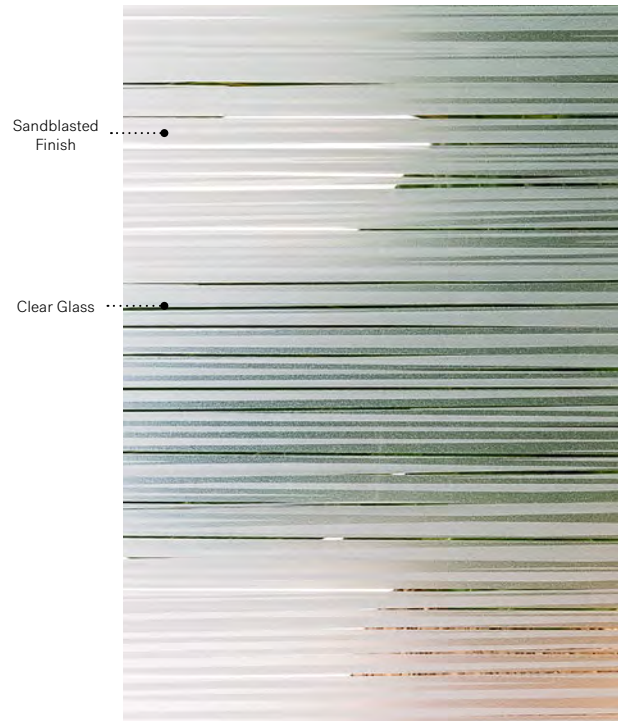

Kira

Uno steel door. Kira 22" x 64" doorglass with 13 7/8" x 79" sidelite p.47.

NEW

Kira

Two layers of fine, Sandblasted finish lines overlap to create a natural looking pattern that provides a good degree of privacy. Kira delicately filters light and fills your entrance with a sense of calm.

Silkscreened glass: Dual layered Sandblasted finish on clear glass.

Frames: Contemporary or Novapvc.

Sidelites and transom: Looks great accompanied by Sandblasted finish or Clear glass.

Privacy Level **3/5**
SEMI-PRIVATE