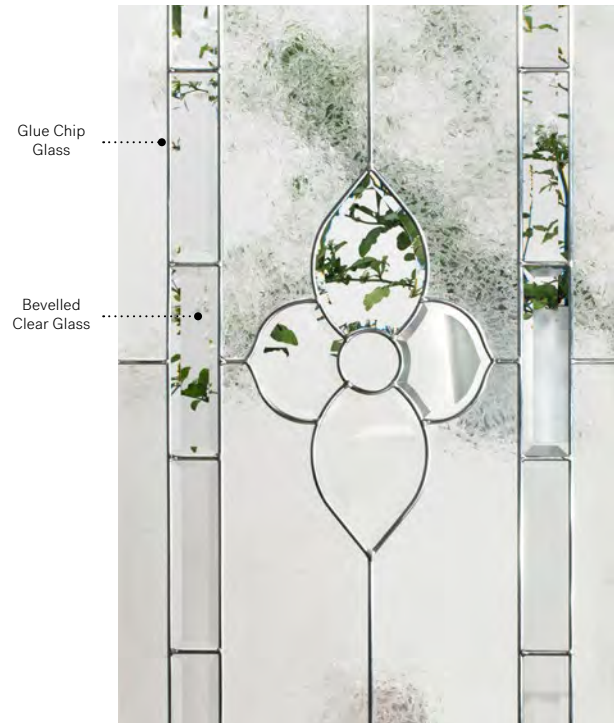

Winchester

Orleans steel door p.23. Winchester 22" x 48" doorglass p.93. Satin finish glass transom.

NEW

Winchester

Classic style doorglass in its simplest form. Sleek and balanced, Winchester offers a rich, contrasting mix of Clear and Satin finish glass with black patina coming. With its elegant beveled clear glass border, Winchester provides both privacy and visibility.

Stained Glass: Satin finish glass, beveled clear glass.

Baguettes: Patina.

Frames: Contemporary or Novapvc.

Sidelites and transom: Looks great accompanied by Satin finish glass.

Available in custom sizes.

Frames	7"×64"	8"×48"	8"×36"
Contemporary	10-385-005-002	10-385-017-002	10-385-010-002
Novapvc	10-385-005-001	10-385-017-001	10-385-010-001

Allure

With its assertive jewelled central floral element, Allure never fails to impress.

Stained Glass: Bevelled clear glass and Glue Chip glass.

Caming: Zinc or Brass.

Frames: Novapvc or Stainable.

Sidelites and transom: Looks great accompanied by Glue Chip glass.

Available in custom sizes.

Privacy Level