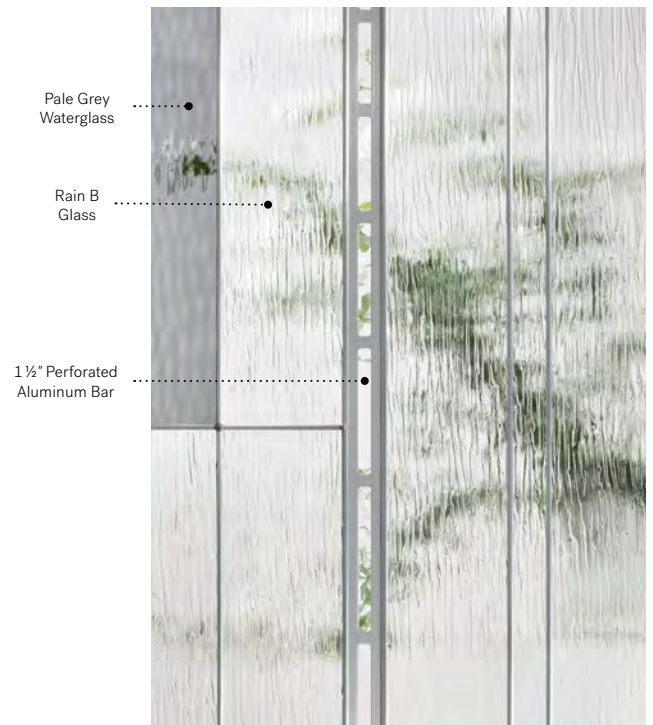

Stained glass: Pale grey Waterglass, Rain B glass and perforated 1 1/2" aluminum bar.

Caming: Zinc.

Frames: Contemporary or Novapvc.

Sidelites and transoms: Looks great accompanied by Rain B glass.

Available in custom sizes.