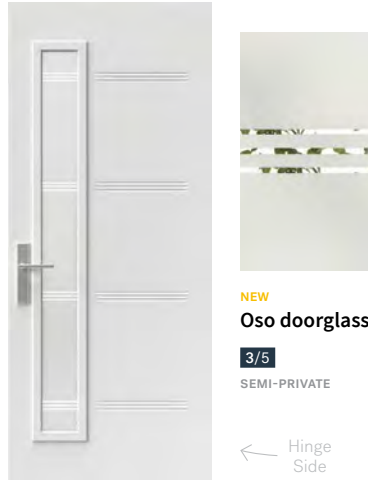

Oso

Oso steel door with Oso Doorglass 7"×64" p.17. Clear glass transom.

Asymmetrical Design

Era

The new Era door is in perfect harmony with this style's many assets: simplicity, asymmetry, and geometry. Era's asymmetrical composition is designed to leave room for a pull bar or a 7" x 64" doorlite.

Suggested frame profile
Contemporary

Dimensions
31 3/4", 33 3/4", 35 3/4" x 79"
33 3/4", 35 3/4" x 84"

79" Door 79" Door
7" x 64" doorlite

Era Embossment

NEW
Oso doorglass
3/5
SEMI-PRIVATE

Oso

Discreet lines and complex embossments add up to give Oso its refined and unique style. The asymmetrical design allows for the integration of a doorlite — ideal solution for narrow entryways — or a pull bar for added elegance.