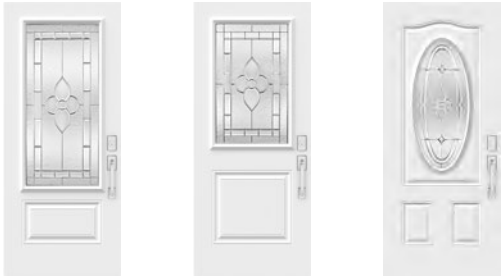

Frames	22" × 48"	22" × 36"	15 ²⁵/₃₂" × 39 ²⁵/₃₂" Oval
Novapvc	10-002-057	10-002-050	N/A
Stainable	10-002-057	10-002-050	10-002-027
	Zinc | Brass 004 | 002	Zinc | Brass 009 | 003	Zinc | Brass 017 | 018
	011 | 010	016 | 008