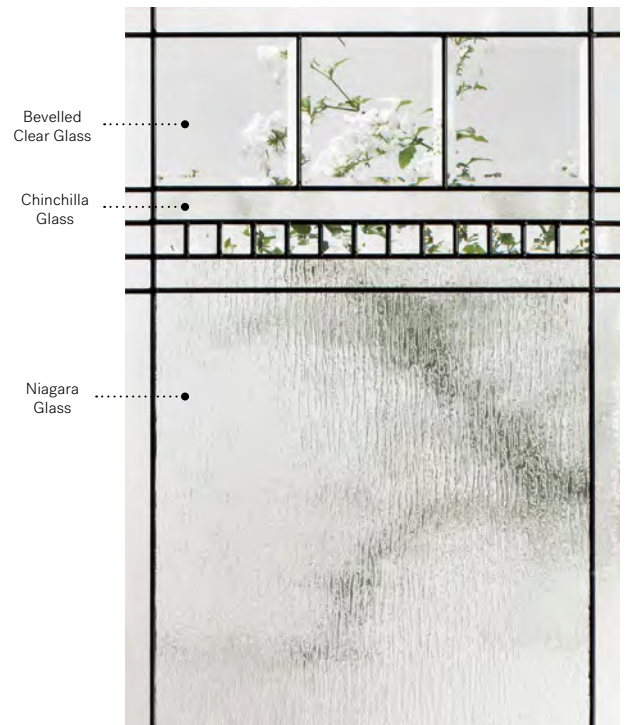

Orleans steel door p.23. Chanelle 22" x 48" doorglass with 8" x 48" sidelite p.73.

Chanelle

Chanelle will bring a stately, elegant and timeless touch to any home, classic or modern. With clean lines and bright bevels, it creates stunning light effects.

Stained glass: Chinchilla glass, bevelled clear glass and Niagara glass.

Caming: Patina.

Frames: Contemporary, Novapvc or Stainable.

Sidelites and transom: Looks great accompanied by Niagara glass.

Available in custom sizes.