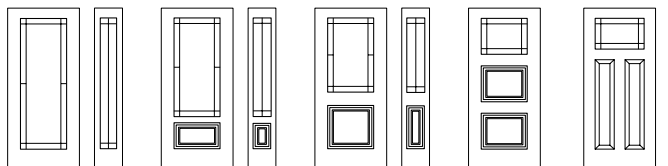

Perimeter Grill

22" x 64"
20" x 64"
7" x 64"
22" x 48"
8" x 48"
22" x 36"
8" x 36"
22" x 17"
22" x 14 7/16"

Configurations sur mesure

Create a custom configuration with your choice of split, color, and grill profile, in the size that fits your project.