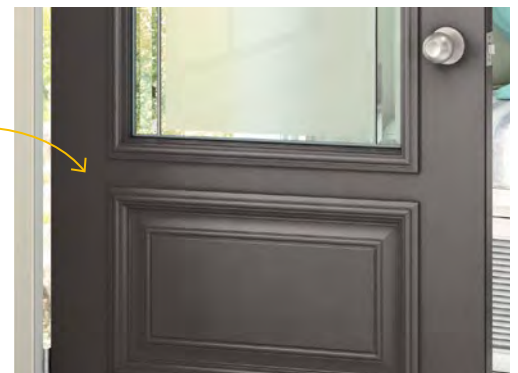

Suggested frame profile

Georgian

Dimensions

- 31 3/4", 33 3/4", 35 3/4" × 79"
- 31 3/4", 33 3/4", 35 3/4" × 84"

79" Door 79" Door 22"×17" doorlite

Even more detail!

Prestige Mouldings

Add character and detail to your door — both outside and inside. Easy to install aluminum moulding. Available for the Prestige Collection steel doors.