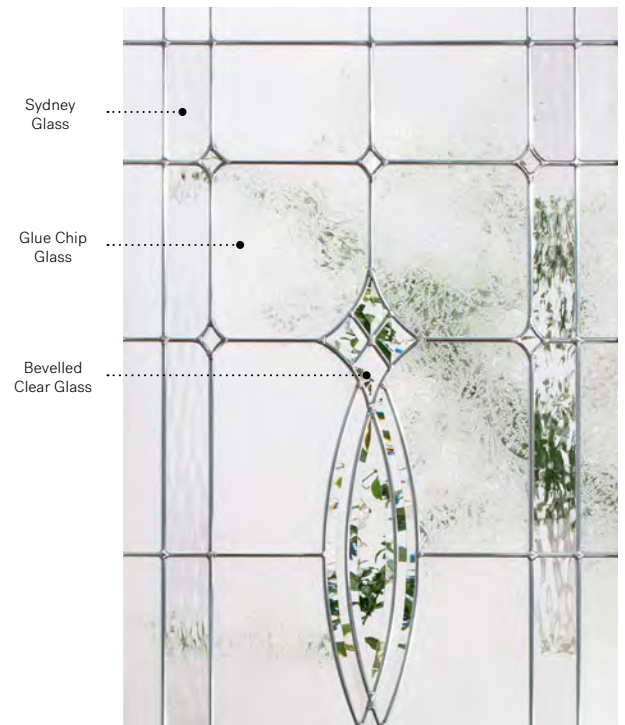

Evangeline II

Influenced by the decorative arts at the start of the century, the detailed composition of Evangeline II will charm the admirers of stained glass. This model is a perfect fit for a classic or farmhouse style home.

Stained Glass: Sydney glass, Glue Chip glass and bevelled clear glass.

Caming: Zinc, Patina or Brass.

Frames: Novapvc or Stainable.

Sidelites and transom: Looks great accompanied by Glue Chip glass.

Available in custom sizes.

Privacy Level **3/5**
SEMI-PRIVATE

Frames	22"×64"	22"×48"	22"×36"	15²¹/₃₂"×39²⁵/₃₂" Oval
Novapvc	10-054-060	10-054-057	10-054-050	N/A
Stainable	10-054-060	10-054-057	10-054-050	10-054-027
	Zinc Pat. Brass 008 026 002	Zinc Pat. Brass 006 032 001	Zinc Pat. Brass 008 024 002	Zinc Pat. Brass 012 014 013
	017 032 004	017 034 019	016 033 004	

Frames	7"×64"	8"×48"	8"×36"	13⁷/₈"×79" Tip-to-tip
Novapvc	10-054-005	10-054-017	10-054-010	10-054-211
Stainable	10-054-005	10-054-017	10-054-010	10-054-211
	Zinc Pat. Brass 008 026 007	Zinc Pat. Brass 005 017 001	Zinc Pat. Brass 008 021 002	Zinc Pat. Brass 002 001 003
	018 033 003	008 020 010	014 027 005