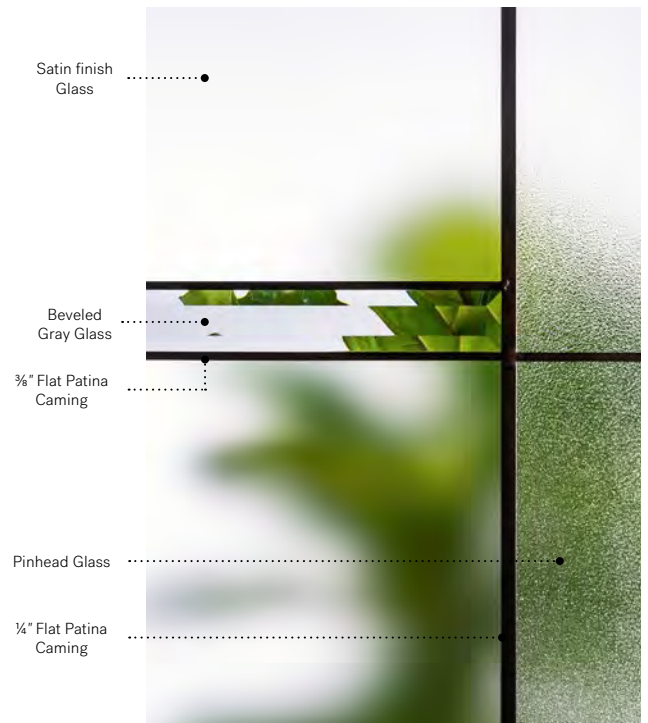

NEW

Belmont

Belmont is a Stained Glass model with an urban look designed for today's architectural styles. Its minimalist, asymmetrical composition of flat black patina caming and Satin finish glass fits perfectly with the volumes and materials found in the architecture of contemporary houses. Paired with a satin black handle, Belmont's elegance is unrivaled.

Stained Glass: Satin finish glass, beveled gray glass and Pinhead glass.

Caming: 1/2" wide flat Patina caming and 1/4" wide flat Patina caming.

Frames: Contemporary or Novapvc.

Sidelites and transom: Looks great accompanied by Satin finish glass.
Available in custom sizes.

Privacy Level **3/5**
SEMI-PRIVATE