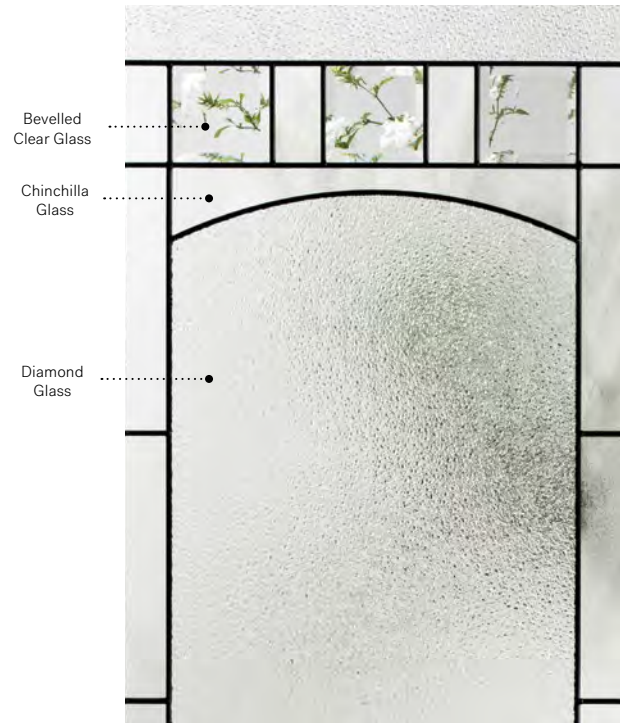

Frames 8"×36"
Contemporary 10-386-010-002
Novapvc 10-386-010-001

Bistro

Orleans steel door p.23. Bistro 22" x 48" doorglass p.67.

Bistro

With its arched central piece crowned by bevelled clear glass, Bistro offers a consistently classic and natural look. Bistro will rejuvenate any exterior.

Available in custom sizes.

Privacy Level **3/5**
SEMI-PRIVATE

Frames	22"×64"		22"×48"		22"×36"		22"×17"		22"×14 7/16"	
	Zinc	Pat.	Zinc	Pat.	Zinc	Pat.	Zinc	Pat.	Zinc	Pat.
Contemporary	10-258-060-010	012	10-258-057-011	013	10-258-050-011	013	10-258-259-011	013	10-258-260-007	009
Novapvc	10-258-060-009	001	10-258-057-010	001	10-258-050-010	001	10-258-259-005	001	10-258-260-006	001
Stainable	10-258-060-011	005	10-258-057-012	005	10-258-050-012	006	10-258-259-008	004	N/A	008