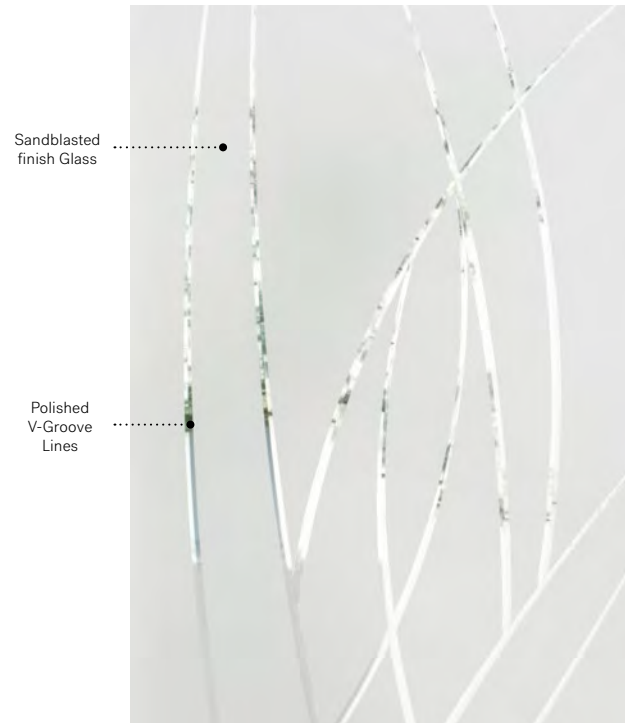

Alys

Uno steel door. Alys 22" x 64" doorglass p.63.

Alys

Alys' V-Groove design suggests motion and is at once natural and abstract, bringing your entryway to life with its dynamic composition.

V-Groove: Polished V-Groove lines on Sandblasted finish glass.

Frames: Contemporary, Novapvc or Stainable.

Sidelites and transom: Looks great accompanied by Sandblasted finish glass.

Available in custom sizes.

Sandblasted finish Glass

Polished V-Groove Lines

Privacy Level