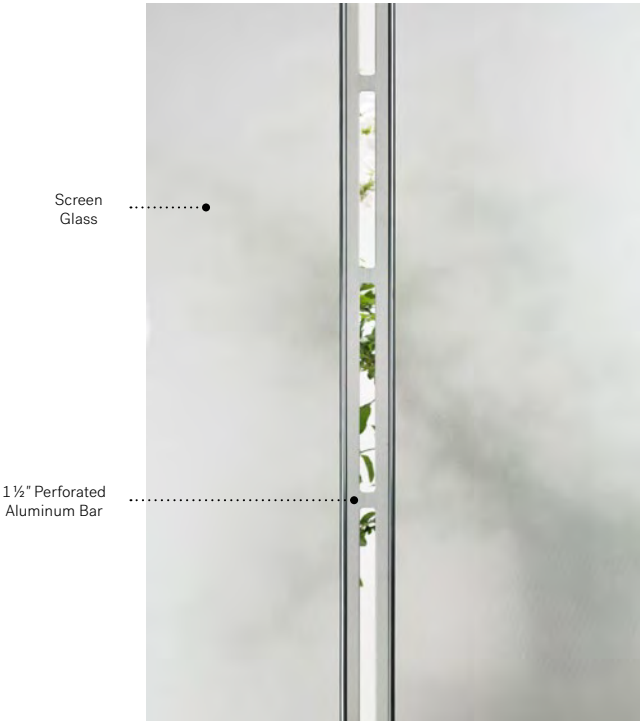

Tandem

With its distinctive aluminum bar, this doorglass is a perfect fit for modern architectures.

Stained Glass: Screen glass and 1 1/2" perforated aluminium bar.

Caming: Zinc.

Frames: Contemporary.

Sidelites and transom: Looks great accompanied by Screen glass.

Available in custom sizes.

Privacy Level **4/5**
PRIVATE