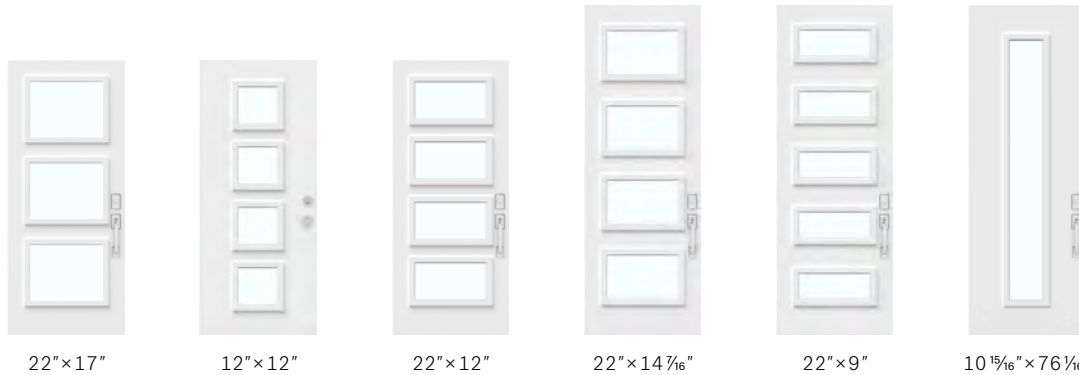

Uno: The perfect door for textured glass

Personalize your door's design by selecting one of our new glass panels from our wide selection of textured glass. Show off your creativity and choose your favourite textures and patterns, as well as your door's configuration from the openings and sizes available.

Frames: Contemporary or Novapvc.

Sidelites and transoms: Custom sizes available.

08-079-

Add this prefix to the codes below

Frames	22" x 17"		12" x 12"		22" x 12"		22" x 14 1/16"		22" x 9"		10 1/16" x 76 1/16"	
	Contemp.	Novapvc	Contemp.	Novapvc	Contemp.	Novapvc	Contemp.	Novapvc	Contemp.	Contemp.	Novapvc	Novapvc
Soft	259-116	259-114	216-063	216-061	053-046	On demand	260-063	On demand	210-064	N/A	N/A	N/A
Fluid*	259-119 ↔	259-117 ↔	216-066 ↔	216-064 ↔	053-050 ↔	On demand	260-066 ↔	On demand	N/A	N/A	N/A	N/A
Masterline*	259-045 ↔	259-046 ↔	216-027 ↔	216-028 ↔	053-001 ↔	On demand	260-039 ↔	On demand	210-039 ↔	N/A	N/A	N/A
Sandblasted	259-033	259-012	216-012	216-017	053-007	On demand	260-027	On demand	210-033	211-029	N/A	N/A
Satin	259-062	259-024	216-001	216-025	053-002	On demand	On demand	On demand	N/A	211-028	N/A	N/A
Pinhead	259-085	259-008	216-037	216-024	053-004	On demand	260-051	On demand	210-050	N/A	N/A	N/A
Screen	259-038	259-052	216-029	216-032	053-003	On demand	260-041	On demand	210-048	N/A	N/A	N/A
Chinchilla	259-035	259-049	216-018	216-020	053-006	On demand	260-044	On demand	210-051	N/A	N/A	N/A