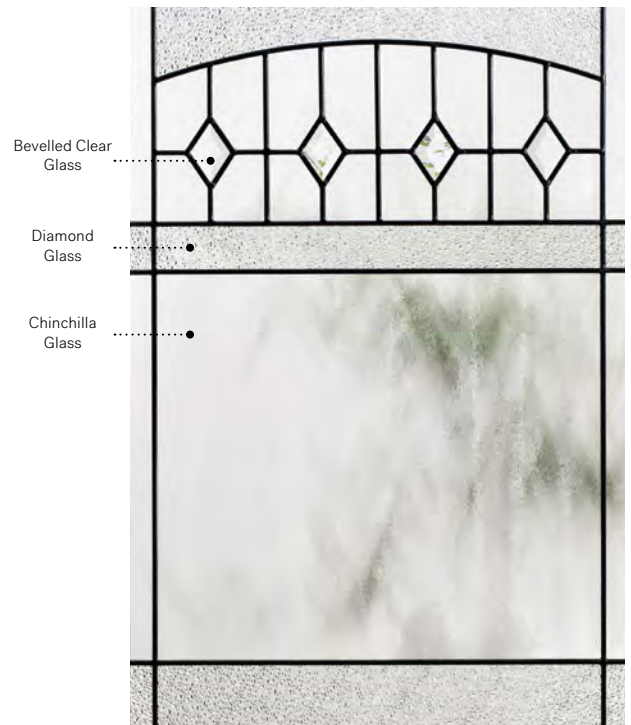

Liano

Stylish and warm, Liano is both classic and minimalist. Enjoy a sparkling light effect in your entryway thanks to the bevelled diamonds in its camber top.

Stained glass: Chinchilla glass, bevelled clear glass and Diamond glass.

Caming: Patina.

Frames: Contemporary, Novapvc or Stainable.

Sidelites and transom: Looks great accompanied by Chinchilla glass.

Available in custom sizes.

Privacy Level **4/5**
PRIVATE

Frames 22" x 48"
Contemporary 10-324-057-006
Novapvc 10-324-057-003
Stainable 10-324-057-004

Frames 22" x 36"
Contemporary 10-324-050-009
Novapvc 10-324-050-001
Stainable 10-324-050-002

Frames 22" x 14 7/16"
Contemporary 10-324-260-001
Novapvc N/A
Stainable N/A

Frames 8" x 48"
Contemporary 10-324-017-006
Novapvc 10-324-017-001
Stainable 10-324-017-002

Frames 8" x 36"
Contemporary 10-324-010-008
Novapvc 10-324-010-001
Stainable 10-324-010-002