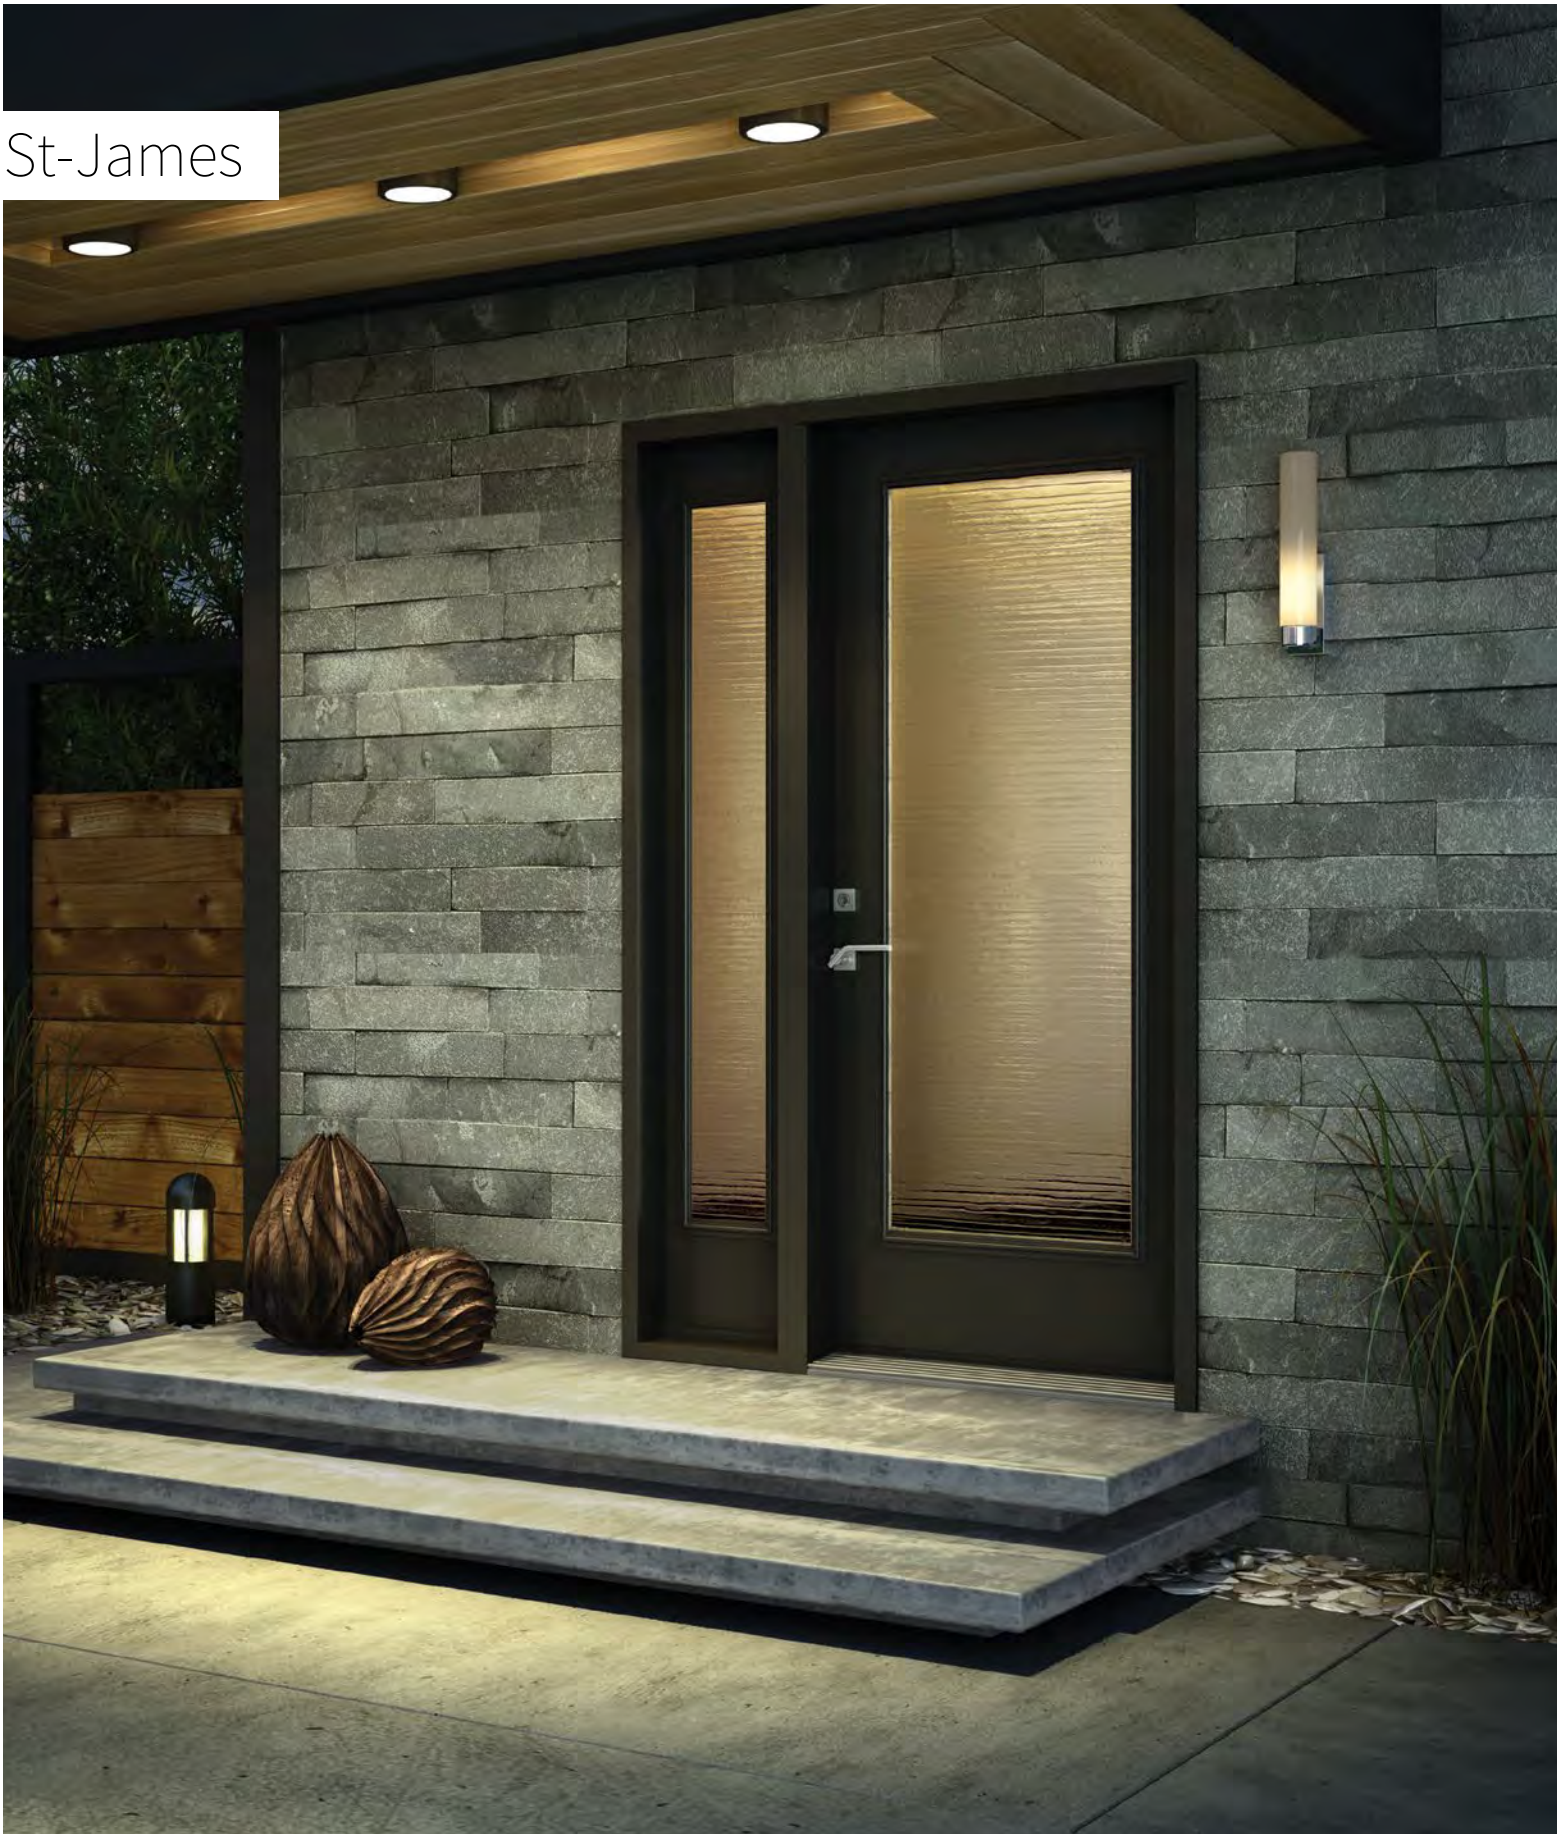

St-James

Uno steel door. St-James 22" x 64" doorglass with 7" x 64" sidelite p.55.