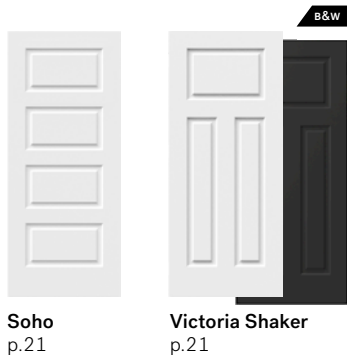

Shaker Collection