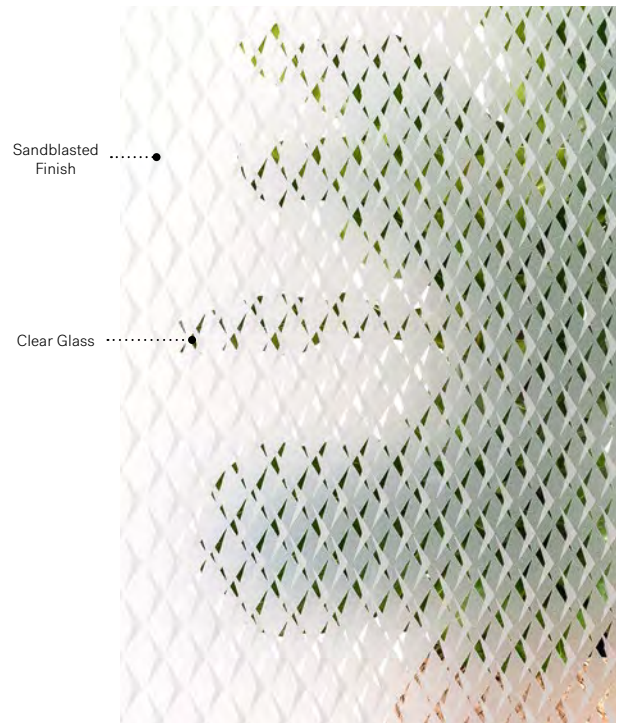

Frames	22" x 64"	7" x 64"	7" x 64"
Contemporary	10-360-060-001	10-360-005-001	10-360-005-001

Versum

Uno steel door. Versum 22" x 12" (4x) doorglass p.59. Clear glass sidelites, custom size.

NEW

Versum

With its sharp, dual-layered geometric pattern, Versum will be the focal point of your entrance's design scheme. When paired with rich colors and bold furniture, Versum is a lively addition to a retro style decor.

Silkscreened glass: Dual layered Sandblasted finish on clear glass.
Frames: Contemporary or Novapvc.
Sidelites and transom: Looks great accompanied by Sandblasted finish or Clear glass.

Privacy Level **3/5**
SEMI-PRIVATE