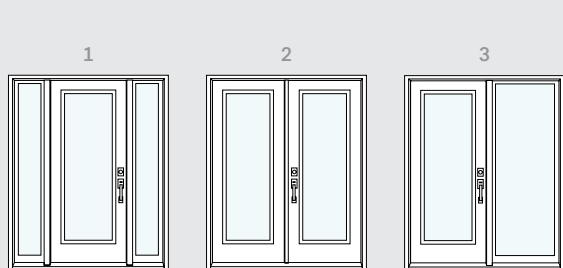

Single door with sidelites, or double doors

Achieve a rich and classic look with double doors (2) or with two sidelites (1). Give your entrance a bold, contemporary look with an oversized sidelite (3).